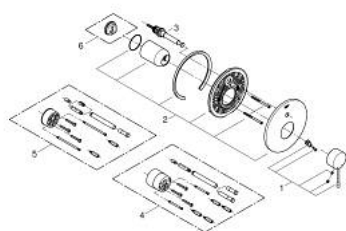

## 19 285 DC1 ESSENCE SINGLE-LEVER BATH MIXER

### PRODUCT DESCRIPTION

- Colour: supersteel
- trim set for use with rough-in box 33 963 001 or 33 965 001
- without concealed body
- metal lever
- GROHE LongLife finish
- automatic diverter: bath/shower
- escutcheon and shaft sealing
- metal escutcheon
- covered fixing
- min. recommended pressure 1.0 bar

### SPARE PARTS, januar 2016 – now

- 1: Lever (Spare part-nr. 46915DC0)
- 2: Escutcheon (Spare part-nr. 46905DC0)
- 3: Diverter (Spare part-nr. 46737DC0)
- 4: Extension set (Spare part-nr. 46343000)\*
- 5: Extension set (Spare part-nr. 46191000)\*
- 6: Temperature limiter (Spare part-nr. 46308000)\*