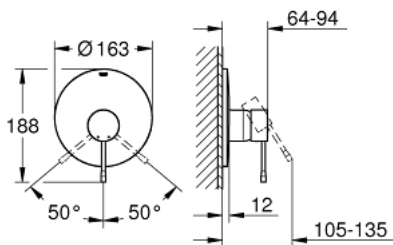

## 19 286 001 ESSENCE SINGLE-LEVER SHOWER MIXER

### PRODUCT DESCRIPTION

- Colour: chrome
- rough-in set for wall mounted shower mixer
- without concealed body
- metal lever
- GROHE LongLife finish
- escutcheon and shaft sealing
- metal escutcheon
- covered fixing
- min. recommended pressure 1.0 bar