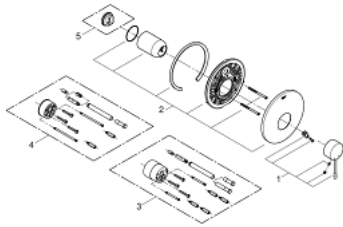

## 19 286 001 ESSENCE SINGLE-LEVER SHOWER MIXER

### PRODUCT DESCRIPTION

- Colour: chrome
- rough-in set for wall mounted shower mixer
- without concealed body
- metal lever
- GROHE LongLife finish
- escutcheon and shaft sealing
- metal escutcheon
- covered fixing
- min. recommended pressure 1.0 bar

### SPARE PARTS, januar 2014 – now

- 1: Lever (Spare part-nr. 46915000)
- 2: Escutcheon (Spare part-nr. 46904000)
- 3: Extension set (Spare part-nr. 46343000)\*
- 4: Extension set (Spare part-nr. 46191000)\*
- 5: Temperature limiter (Spare part-nr. 46308000)\*