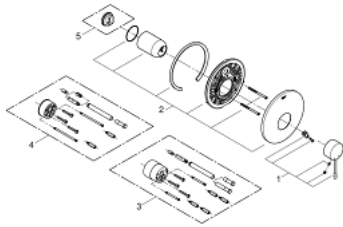

## 19 286 AL1 ESSENCE SINGLE-LEVER SHOWER MIXER

### PRODUCT DESCRIPTION

- Colour: brushed hard graphite
- rough-in set for wall mounted shower mixer
- without concealed body
- metal lever
- GROHE LongLife finish
- escutcheon and shaft sealing
- metal escutcheon
- covered fixing
- min. recommended pressure 1.0 bar

### SPARE PARTS, november 2016 – now

- 1: Lever (Spare part-nr. 46915AL0)
- 2: Escutcheon (Spare part-nr. 46904AL0)
- 3: Extension set (Spare part-nr. 46343000)\*
- 4: Extension set (Spare part-nr. 46191000)\*
- 5: Temperature limiter (Spare part-nr. 46308000)\*