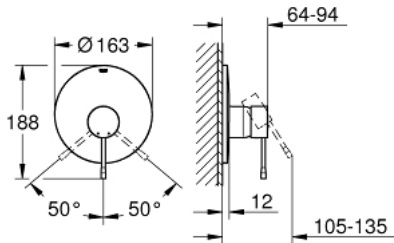

## 19 286 AL1 ESSENCE SINGLE-LEVER SHOWER MIXER

### PRODUCT DESCRIPTION

- Colour: brushed hard graphite
- rough-in set for wall mounted shower mixer
- without concealed body
- metal lever
- GROHE LongLife finish
- escutcheon and shaft sealing
- metal escutcheon
- covered fixing
- min. recommended pressure 1.0 bar