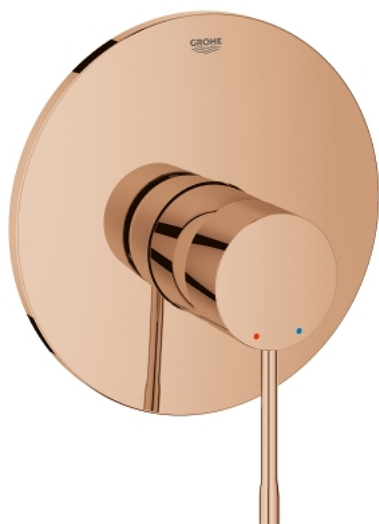

19 286 DA1 ESSENCE SINGLE-LEVER SHOWER MIXER

PRODUCT DESCRIPTION

- Colour: warm sunset
- trim set for use with rough-in box 33 963 001, 33 964 001, 33 965 001
- without concealed body
- metal lever
- GROHE LongLife finish
- escutcheon and shaft sealing
- metal escutcheon
- covered fixing
- min. recommended pressure 1.0 bar
- smooth body with push-open waste set 1 1/4"