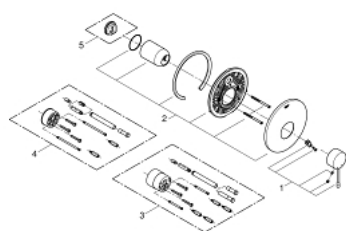

19 286 DC1 ESSENCE SINGLE-LEVER SHOWER MIXER

PRODUCT DESCRIPTION

- Colour: supersteel
- rough-in set for wall mounted shower mixer
- without concealed body
- metal lever
- GROHE LongLife finish
- escutcheon and shaft sealing
- metal escutcheon
- covered fixing
- min. recommended pressure 1.0 bar

19 286 DC1 ESSENCE SINGLE-LEVER SHOWER MIXER

SPARE PARTS, januar 2016 – now

- 1: Lever (Spare part-nr. 46915DC0)
- 2: Escutcheon (Spare part-nr. 46904DC0)
- 3: Extension set (Spare part-nr. 46343000)*
- 4: Extension set (Spare part-nr. 46191000)*
- 5: Temperature limiter (Spare part-nr. 46308000)*