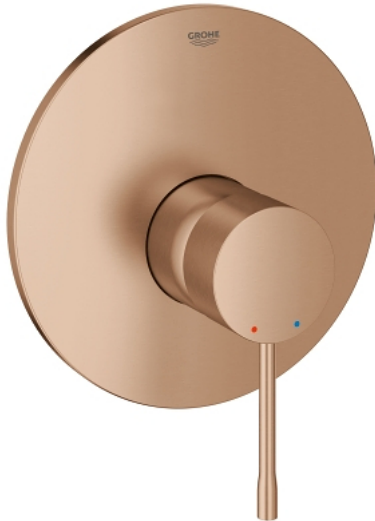

19 286 DL1 ESSENCE SINGLE-LEVER SHOWER MIXER

PRODUCT DESCRIPTION

- Colour: brushed warm sunset
- rough-in set for wall mounted shower mixer
- without concealed body
- metal lever
- GROHE LongLife finish
- escutcheon and shaft sealing
- metal escutcheon
- covered fixing
- min. recommended pressure 1.0 bar