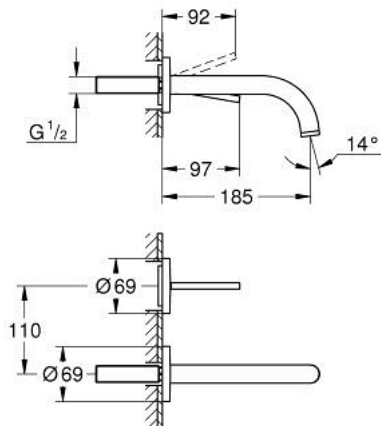

## 19 287 003 ATRIO TWO-HOLE BASIN MIXER JOYSTICK

### PRODUCT DESCRIPTION

- Colour: chrome
- wall mounted
- without concealed body
- trim set for use with rough-in set 23 429 000
- GROHE FeatherControl Joystick cartridge
- GROHE LongLife finish
- 5.7 l/min laminar mousseur
- center distance 110 mm
- projection 185 mm

## 19 287 003 ATRIO TWO-HOLE BASIN MIXER JOYSTICK

**SPARE PARTS**, april 2017 – now

1: Laminar flow straightener (Spare part-nr. 48408000)

2: Extension set, 25 mm (Spare part-nr. 46901000)\*

\* Optional accessories