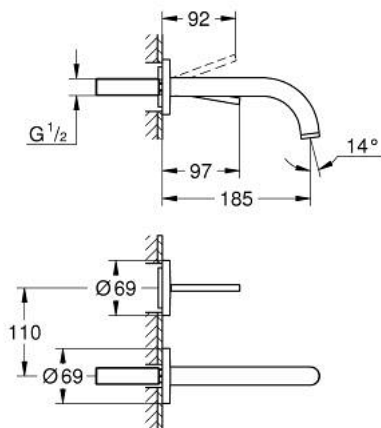

19 287 AL3 ATRIO TWO-HOLE BASIN MIXER JOYSTICK

PRODUCT DESCRIPTION

- Colour: brushed hard graphite
- wall mounted
- trim set for use with rough-in set 23 429 000
- without concealed body
- GROHE FeatherControl Joystick cartridge
- GROHE LongLife finish
- 5.7 l/min laminar mousseur
- center distance 110 mm
- projection 185 mm

19 287 AL3 ATRIO TWO-HOLE BASIN MIXER JOYSTICK

SPARE PARTS, april 2017 – now

1: Laminar flow straightener (Spare part-nr. 48408000)

2: Extension set, 25 mm (Spare part-nr. 46901000)*

* Optional accessories