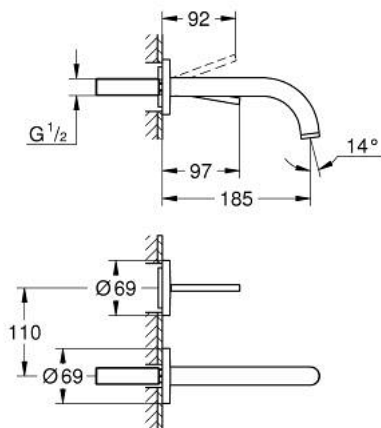

## 19 287 DC3 ATRIO TWO-HOLE BASIN MIXER JOYSTICK

### PRODUCT DESCRIPTION

- Colour: supersteel
- wall mounted
- trim set for use with rough-in set 23 429 000
- without concealed body
- GROHE FeatherControl Joystick cartridge
- GROHE LongLife finish
- 5.7 l/min laminar mousseur
- center distance 110 mm
- projection 185 mm

## 19 287 DC3 ATRIO TWO-HOLE BASIN MIXER JOYSTICK

**SPARE PARTS**, april 2017 – now

1: Laminar flow straightener (Spare part-nr. 48408000)

2: Extension set, 25 mm (Spare part-nr. 46901000)\*

\* Optional accessories