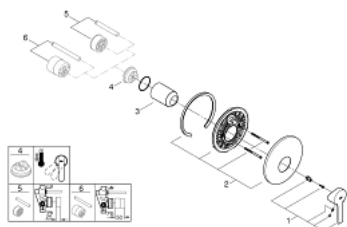

19 296 001 LINEARE SINGLE-LEVER SHOWER MIXER

PRODUCT DESCRIPTION

- Colour: chrome
- trim set for use with rough-in box 33 963 001, 33 964 001, 33 965 001
- without concealed body
- metal lever
- GROHE LongLife finish
- escutcheon and shaft sealing
- metal escutcheon
- covered fixing
- min. recommended pressure 1.0 bar

19 296 001 LINEARE SINGLE-LEVER SHOWER MIXER

SPARE PARTS, marec 2017 – now

- 1: Lever (Spare part-nr. 46988000)
- 2: Escutcheon (Spare part-nr. 46904000)
- 3: Cap (Spare part-nr. 09038000)
- 4: Temperature limiter (Spare part-nr. 46375000)*
- 5: Extension set (Spare part-nr. 46191000)*
- 6: Extension set (Spare part-nr. 46343000)*