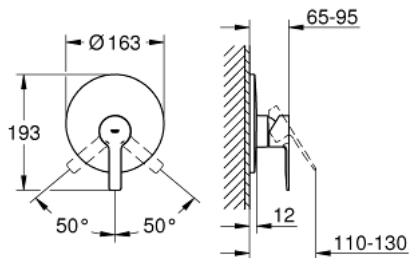

19 296 001 LINEARE SINGLE-LEVER SHOWER MIXER

PRODUCT DESCRIPTION

- Colour: chrome
- trim set for use with rough-in box 33 963 001, 33 964 001, 33 965 001
- without concealed body
- metal lever
- GROHE LongLife finish
- escutcheon and shaft sealing
- metal escutcheon
- covered fixing
- min. recommended pressure 1.0 bar

19 296 001 LINEARE SINGLE-LEVER SHOWER MIXER

SPARE PARTS, marec 2017 – now

- 1: Lever (Spare part-nr. 46988000)
- 2: Escutcheon (Spare part-nr. 46904000)
- 3: Cap (Spare part-nr. 09038000)
- 4: Temperature limiter (Spare part-nr. 46375000)*
- 5: Extension set (Spare part-nr. 46191000)*
- 6: Extension set (Spare part-nr. 46343000)*