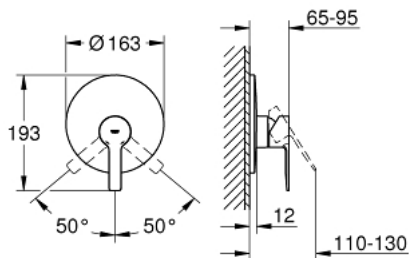

## 19 296 DC1 LINEARE SINGLE-LEVER SHOWER MIXER

### PRODUCT DESCRIPTION

- Colour: supersteel
- rough-in set for wall mounted shower mixer
- without concealed body
- metal lever
- GROHE LongLife finish
- escutcheon and shaft sealing
- metal escutcheon
- covered fixing
- min. recommended pressure 1.0 bar