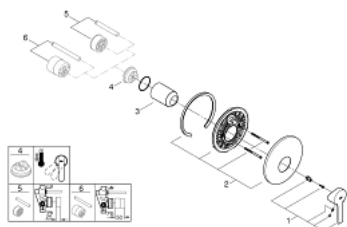

## 19 296 DC1 LINEARE SINGLE-LEVER SHOWER MIXER

### PRODUCT DESCRIPTION

- Colour: supersteel
- rough-in set for wall mounted shower mixer
- without concealed body
- metal lever
- GROHE LongLife finish
- escutcheon and shaft sealing
- metal escutcheon
- covered fixing
- min. recommended pressure 1.0 bar

### SPARE PARTS, marec 2017 – now

- 1: Lever (Spare part-nr. 46988DC0)
- 2: Escutcheon (Spare part-nr. 46904DC0)
- 3: Cap (Spare part-nr. 09038DC0)
- 4: Temperature limiter (Spare part-nr. 46375000)\*
- 5: Extension set (Spare part-nr. 46191000)\*
- 6: Extension set (Spare part-nr. 46343000)\*