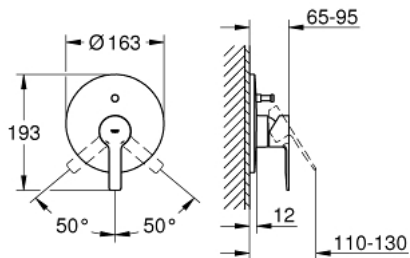

19 297 001 LINEARE SINGLE-LEVER BATH MIXER

PRODUCT DESCRIPTION

- Colour: chrome
- trim set for use with rough-in box 33 963 001 or 33 965 001
- without concealed body
- metal lever
- GROHE LongLife finish
- automatic diverter: bath/shower
- escutcheon and shaft sealing
- metal escutcheon
- covered fixing
- min. recommended pressure 1.0 bar

19 297 001 LINEARE SINGLE-LEVER BATH MIXER

SPARE PARTS, marec 2017 – now

- 1: Lever (Spare part-nr. 46988000)
- 2: Escutcheon (Spare part-nr. 46905000)
- 3: Cap (Spare part-nr. 09038000)
- 4: Diverter (Spare part-nr. 46737000)
- 5: Temperature limiter (Spare part-nr. 46375000)*
- 6: Extension set (Spare part-nr. 46191000)*
- 7: Extension set (Spare part-nr. 46343000)*