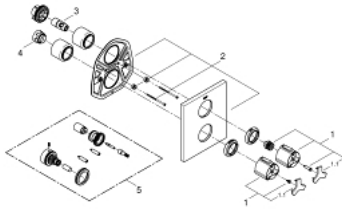

19 304 000 **ALLURE THERMOSTATIC SHOWER MIXER 1/2"**

**PRODUCT DESCRIPTION**

- Colour: chrome
- set for final installation
- without concealed body
- GROHE LongLife finish
- for use with Grohtherm rough-in valve 34 126

## 19 304 000 ALLURE THERMOSTATIC SHOWER MIXER 1/2"

### SPARE PARTS, oktober 2016 – now

1: Scale handle Neotherm (Spare part-nr. 47786000)

1.1: Cover cap (Spare part-nr. 0635600M)

2: Escutcheon (Spare part-nr. 47785000)

3: Stop (Spare part-nr. 10093000)

5: Stop ring (Spare part-nr. 10220000)

5: Extension set 27.5 mm (Spare part-nr. 47653000)\*

\* Optional accessories