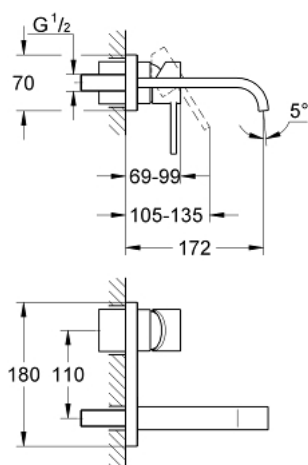

19 309 000 ALLURE TWO-HOLE BASIN MIXER S-SIZE

PRODUCT DESCRIPTION

- Colour: chrome
- wall mounted
- without concealed body
- set for final installation for
- 33 769 000
- with metal plate
- GROHE LongLife finish
- flow limiter 8 l/min.
- spout with mousseur
- center distance 110 mm
- projection 172 mm

19 309 000 ALLURE TWO-HOLE BASIN MIXER S-SIZE

SPARE PARTS, marec 2013 – now

- 1: Lever (Spare part-nr. 46609000)
- 2: Cap (Spare part-nr. 09038000)
- 3: Mousseur (Spare part-nr. 13220000)
- 4: Flow limiter (Spare part-nr. 46324000)
- 5: Temperature limiter (Spare part-nr. 46375000)*
- 6: Extension set (Spare part-nr. 46191000)*