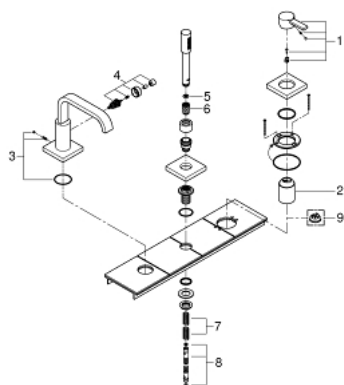

## 19 316 000 ALLURE THREE-HOLE SINGLE-LEVER BATH COMBINATION

### PRODUCT DESCRIPTION

- Colour: chrome
- for installation under tiled surround
- GROHE LongLife finish
- trim set for 33 339
- without baseframe
- consisting of:
  - single lever mixer operating element
  - bath inlet with automatic diverter bath/shower
  - Sena hand shower (28 034)
  - metal shower hose 2000 mm (always chrome for any colour of the set)
  - min. recommended pressure 1.0 bar

### SPARE PARTS, marec 2015 – now

- 1: Lever (Spare part-nr. 46609000)
  - 2: Cap (Spare part-nr. 09038000)
  - 3: Spout connection set (Spare part-nr. 45396000)
  - 4: Replacement kit for rotary valve (Spare part-nr. 46612000)
  - 5: Dirt strainer (Spare part-nr. 0700200M)
  - 6: Cone nut (Spare part-nr. 08864000)
  - 7: Compression spring (Spare part-nr. 00869000)
  - 8: Metal shower hose (Spare part-nr. 28146000)
  - 9: Temperature limiter (Spare part-nr. 46375000)\*
- \* Optional accessories