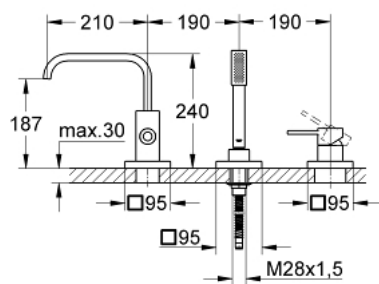

## 19 316 000 ALLURE THREE-HOLE SINGLE-LEVER BATH COMBINATION

### PRODUCT DESCRIPTION

- Colour: chrome
- for installation under tiled surround
- GROHE LongLife finish
- trim set for 33 339
- without baseframe
- consisting of:
  - single lever mixer operating element
  - bath inlet with automatic diverter bath/shower
  - Sena hand shower (28 034)
  - metal shower hose 2000 mm (always chrome for any colour of the set)
  - min. recommended pressure 1.0 bar

### SPARE PARTS, marec 2015 – now

- 1: Lever (Spare part-nr. 46609000)
  - 2: Cap (Spare part-nr. 09038000)
  - 3: Spout connection set (Spare part-nr. 45396000)
  - 4: Replacement kit for rotary valve (Spare part-nr. 46612000)
  - 5: Dirt strainer (Spare part-nr. 0700200M)
  - 6: Cone nut (Spare part-nr. 08864000)
  - 7: Compression spring (Spare part-nr. 00869000)
  - 8: Metal shower hose (Spare part-nr. 28146000)
  - 9: Temperature limiter (Spare part-nr. 46375000)\*
- \* Optional accessories