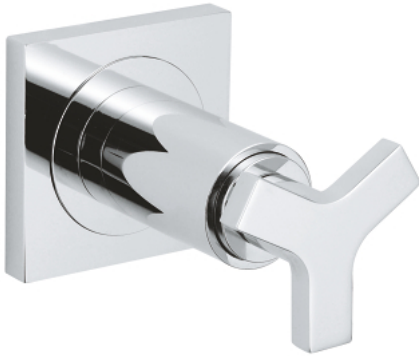

## 19 334 000 ALLURE CONCEALED VALVE EXPOSED PART

### PRODUCT DESCRIPTION

- Colour: chrome
- trim set for 35 028 000
- for GROHE concealed valves, 1/2", 3/4", 1"
- installation depth infinitely adjustable 20-80 mm
- escutcheon with screwable wall sealing
- without concealed body
- GROHE LongLife finish