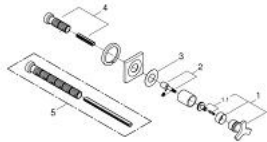

## 19 334 000 ALLURE CONCEALED VALVE EXPOSED PART

### PRODUCT DESCRIPTION

- Colour: chrome
- trim set for 35 028 000
- for GROHE concealed valves, 1/2", 3/4", 1"
- installation depth infinitely adjustable 20-80 mm
- escutcheon with screwable wall sealing
- without concealed body
- GROHE LongLife finish

### SPARE PARTS, november 2013 – now

- 1: Handle (Spare part-nr. 46611000)
- 1.1: Replacement handle connection kit (Spare part-nr. 45605000)
- 2: Extension for spindle (Spare part-nr. 45607000)
- 3: Sealing washer (Spare part-nr. 48046000)
- 4: Extension set, 80 mm (Spare part-nr. 45202000)
- 5: Extension set 200 mm (Spare part-nr. 45203000)\*