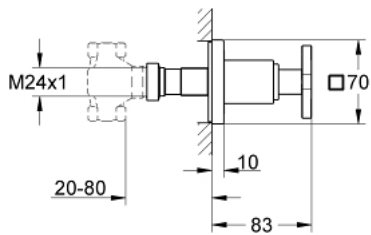

## 19 334 000 ALLURE CONCEALED VALVE EXPOSED PART

### PRODUCT DESCRIPTION

- Colour: chrome
- trim set for 35 028 000
- for GROHE concealed valves, 1/2", 3/4", 1"
- installation depth infinitely adjustable 20-80 mm
- escutcheon with screwable wall sealing
- without concealed body
- GROHE LongLife finish

### SPARE PARTS, november 2013 – now

- 1: Handle (Spare part-nr. 46611000)
- 1.1: Replacement handle connection kit (Spare part-nr. 45605000)
- 2: Extension for spindle (Spare part-nr. 45607000)
- 3: Sealing washer (Spare part-nr. 48046000)
- 4: Extension set, 80 mm (Spare part-nr. 45202000)
- 5: Extension set 200 mm (Spare part-nr. 45203000)\*