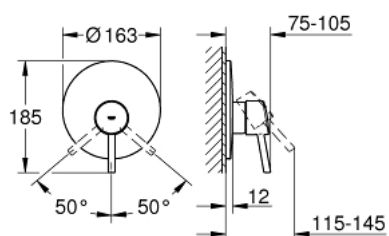

## 19 345 001 **CONCETTO SINGLE-LEVER SHOWER MIXER**

### PRODUCT DESCRIPTION

- Colour: chrome
- trim set for use with rough-in box 33 963 001, 33 964 001, 33 965 001
- without concealed body
- metal lever
- GROHE LongLife finish
- escutcheon and shaft sealing
- wall escutcheon
- covered fixing