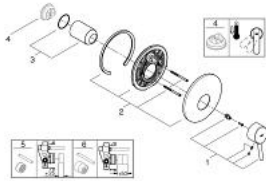

## 19 345 001 **CONCETTO SINGLE-LEVER SHOWER MIXER**

### PRODUCT DESCRIPTION

- Colour: chrome
- trim set for use with rough-in box 33 963 001, 33 964 001, 33 965 001
- without concealed body
- metal lever
- GROHE LongLife finish
- escutcheon and shaft sealing
- wall escutcheon
- covered fixing

### **SPARE PARTS**, december 2015 – now

- 1: Lever (Spare part-nr. 46723000)
- 2: Escutcheon (Spare part-nr. 46904000)
- 3: Cap (Spare part-nr. 06874000)
- 4: Temperature limiter (Spare part-nr. 46375000)\*
- 5: Extension set (Spare part-nr. 46191000)\*
- 6: Extension set (Spare part-nr. 46343000)\*