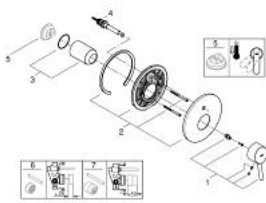

19 346 001 **CONCETTO SINGLE-LEVER BATH MIXER**

PRODUCT DESCRIPTION

- Colour: chrome
- trim set for use with rough-in box 33 963 001 or 33 965 001
- without concealed body
- metal lever
- GROHE LongLife finish
- automatic diverter: bath/shower
- escutcheon and shaft sealing
- wall escutcheon
- covered coupling

19 346 001 **CONCETTO SINGLE-LEVER BATH MIXER**

SPARE PARTS, december 2015 – now

- 1: Lever (Spare part-nr. 46723000)
- 2: Escutcheon (Spare part-nr. 46905000)
- 3: Cap (Spare part-nr. 06874000)
- 4: Diverter (Spare part-nr. 46737000)
- 5: Temperature limiter (Spare part-nr. 46375000)*
- 6: Extension set (Spare part-nr. 46191000)*
- 7: Extension set (Spare part-nr. 46343000)*