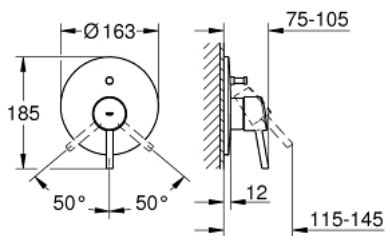

19 346 001 **CONCETTO SINGLE-LEVER BATH MIXER**

PRODUCT DESCRIPTION

- Colour: chrome
- trim set for use with rough-in box 33 963 001 or 33 965 001
- without concealed body
- metal lever
- GROHE LongLife finish
- automatic diverter: bath/shower
- escutcheon and shaft sealing
- wall escutcheon
- covered coupling

19 346 001 **CONCETTO SINGLE-LEVER BATH MIXER**

SPARE PARTS, december 2015 – now

- 1: Lever (Spare part-nr. 46723000)
- 2: Escutcheon (Spare part-nr. 46905000)
- 3: Cap (Spare part-nr. 06874000)
- 4: Diverter (Spare part-nr. 46737000)
- 5: Temperature limiter (Spare part-nr. 46375000)*
- 6: Extension set (Spare part-nr. 46191000)*
- 7: Extension set (Spare part-nr. 46343000)*