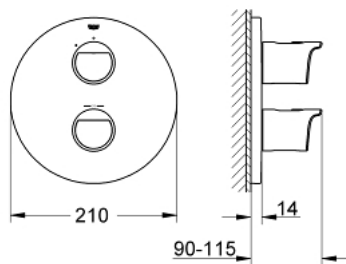

19 354 001 GROHTHERM 2000 THERMOSTATIC SHOWER MIXER

PRODUCT DESCRIPTION

- Colour: chrome
- set for final installation for
- GROHE Rapido T 35 500 000/35 050 000
- GROHE FastFixation escutcheon with covered shaft sealing and covered fixing
- GROHE LongLife finish
- GROHE Aqua Paddles, ergonomically shaped handles
- GROHE SafeStop safety button at 38°C
- GROHE SafeStop Plus optional temperature limiter at 43°C included
- volume handle with FlowControl Button (button with individually adjustable stop)
- Carbodur ceramic headpart 1/2", 180°
- without concealed body

19 354 001 GROHTHERM 2000 THERMOSTATIC SHOWER MIXER

SPARE PARTS, april 2014 – now

- 1: Handle (Spare part-nr. 47920000)
- 1.1: Cover cap (Spare part-nr. 4791900M)
- 2: Escutcheon (Spare part-nr. 47809000)
- 3: Stop (Spare part-nr. 10093000)
- 4: Ceramic headpart 1/2" (Spare part-nr. 45346000)
- 4.1: O-ring Ø 18.2 x Ø 1.7 (Spare part-nr. 0392400M)
- 5: Adapter (Spare part-nr. 12702000)
- 6: Extension set 27.5 mm (Spare part-nr. 47780000)*