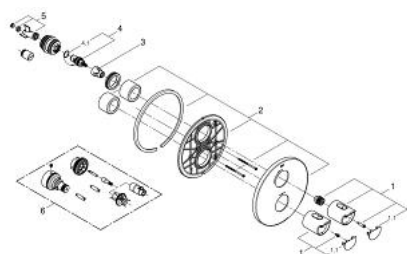

19 354 001 GROHTHERM 2000 THERMOSTATIC SHOWER MIXER

PRODUCT DESCRIPTION

- Colour: chrome
- set for final installation for
- GROHE Rapido T 35 500 000/35 050 000
- GROHE FastFixation escutcheon with covered shaft sealing and covered fixing
- GROHE LongLife finish
- GROHE Aqua Paddles, ergonomically shaped handles
- GROHE SafeStop safety button at 38°C
- GROHE SafeStop Plus optional temperature limiter at 43°C included
- volume handle with FlowControl Button (button with individually adjustable stop)
- Carbodur ceramic headpart 1/2", 180°
- without concealed body

19 354 001 GROHTHERM 2000 THERMOSTATIC SHOWER MIXER

SPARE PARTS, april 2014 – now

- 1: Handle (Spare part-nr. 47920000)
- 1.1: Cover cap (Spare part-nr. 4791900M)
- 2: Escutcheon (Spare part-nr. 47809000)
- 3: Stop (Spare part-nr. 10093000)
- 4: Ceramic headpart 1/2" (Spare part-nr. 45346000)
- 4.1: O-ring Ø 18.2 x Ø 1.7 (Spare part-nr. 0392400M)
- 5: Adapter (Spare part-nr. 12702000)
- 6: Extension set 27.5 mm (Spare part-nr. 47780000)*