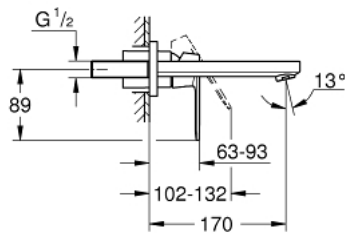

19 381 000 **EUROSMART COSMOPOLITAN TWO-HOLE BASIN MIXER**
S-SIZE

PRODUCT DESCRIPTION

- Colour: chrome
- wall mounted
- 23 571 000 / 32 635 000
- without concealed body
- metal escutcheon
- metal lever
- GROHE LongLife finish
- GROHE AquaGuide adjustable mousseur
- center distance 110 mm
- projection 170 mm

19 381 000 **EUROSMART COSMOPOLITAN TWO-HOLE BASIN MIXER**
S-SIZE

SPARE PARTS, avgust 2009 – now

1: Lever (Spare part-nr. 46684000)

2: Flow straightener (Spare part-nr. 64451000)

3: Extension (Spare part-nr. 46627000)*