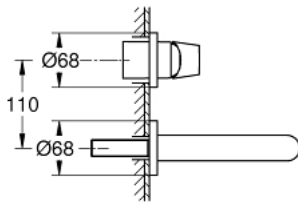

19 381 000 **EUROSMART COSMOPOLITAN TWO-HOLE BASIN MIXER**
S-SIZE

PRODUCT DESCRIPTION

- Colour: chrome
- wall mounted
- 23 571 000 / 32 635 000
- without concealed body
- metal escutcheon
- metal lever
- GROHE LongLife finish
- GROHE AquaGuide adjustable mousseur
- center distance 110 mm
- projection 170 mm

19 381 000 **EUROSMART COSMOPOLITAN TWO-HOLE BASIN MIXER**
S-SIZE

SPARE PARTS, avgust 2009 – now

1: Lever (Spare part-nr. 46684000)

2: Flow straightener (Spare part-nr. 64451000)

3: Extension (Spare part-nr. 46627000)*