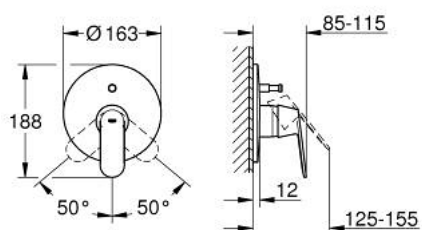

### PRODUCT DESCRIPTION

- Colour: chrome
- trim set for use with rough-in box 33 963 001 or 33 965 001
- without concealed body
- metal lever
- GROHE LongLife finish
- automatic diverter: bath/shower
- escutcheon and shaft sealing
- wall escutcheon
- covered fixing