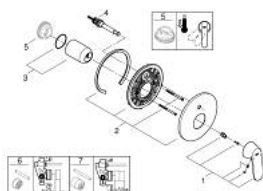

19 382 000 EUROSMART COSMOPOLITAN SINGLE-LEVER BATH MIXER

SPARE PARTS, november 2015 – now

- 1: Lever (Spare part-nr. 46682000)
- 2: Escutcheon (Spare part-nr. 46905000)
- 3: Cap (Spare part-nr. 02693000)
- 4: Diverter (Spare part-nr. 46737000)
- 5: Temperature limiter (Spare part-nr. 46308000)*
- 6: Extension set (Spare part-nr. 46191000)*
- 7: Extension set (Spare part-nr. 46343000)*

* Optional accessories