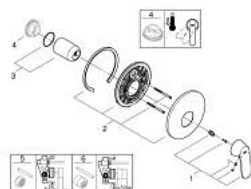

19 383 000 EUROSMART COSMOPOLITAN SINGLE-LEVER SHOWER MIXER

PRODUCT DESCRIPTION

- Colour: chrome
- trim set for use with rough-in box 33 963 001, 33 964 001, 33 965 001
- without concealed body
- metal lever
- GROHE LongLife finish
- escutcheon and shaft sealing
- wall escutcheon
- covered fixing

19 383 000 EUROSMART COSMOPOLITAN SINGLE-LEVER SHOWER MIXER

SPARE PARTS, november 2015 – now

- 1: Lever (Spare part-nr. 46682000)
- 2: Escutcheon (Spare part-nr. 46904000)
- 3: Cap (Spare part-nr. 02693000)
- 4: Temperature limiter (Spare part-nr. 46308000)*
- 5: Extension set (Spare part-nr. 46191000)*
- 6: Extension set (Spare part-nr. 46343000)*