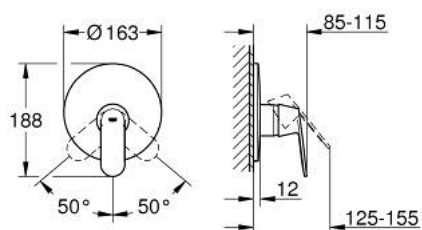

19 383 000 EUROSMART COSMOPOLITAN SINGLE-LEVER SHOWER MIXER

PRODUCT DESCRIPTION

- Colour: chrome
- trim set for use with rough-in box 33 963 001, 33 964 001, 33 965 001
- without concealed body
- metal lever
- GROHE LongLife finish
- escutcheon and shaft sealing
- wall escutcheon
- covered fixing

19 383 000 EUROSMART COSMOPOLITAN SINGLE-LEVER SHOWER MIXER

SPARE PARTS, november 2015 – now

- 1: Lever (Spare part-nr. 46682000)
- 2: Escutcheon (Spare part-nr. 46904000)
- 3: Cap (Spare part-nr. 02693000)
- 4: Temperature limiter (Spare part-nr. 46308000)*
- 5: Extension set (Spare part-nr. 46191000)*
- 6: Extension set (Spare part-nr. 46343000)*