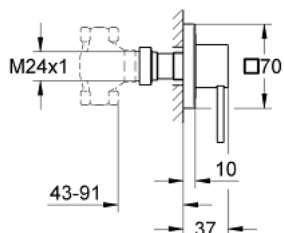

19 384 000 ALLURE CONCEALED VALVE EXPOSED PART

PRODUCT DESCRIPTION

- Colour: chrome
- with lever handle
- set for final installation for
- concealed stop valve (29 032 000)
- GROHE Rapido C 35 028 000
- installation depth infinitely adjustable 43 - 91 mm
- metal escutcheon
- without concealed body
- GROHE LongLife finish

19 384 000 ALLURE CONCEALED VALVE EXPOSED PART

SPARE PARTS, september 2009 – now

- 1: Handle (Spare part-nr. 48043000)
 - 1.1: Replacement handle connection kit (Spare part-nr. 45186000)
 - 1.1.1: O-ring $\varnothing 18.2 \times \varnothing 1.7$ (Spare part-nr. 0392400M)
 - 2: Extension for spindle (Spare part-nr. 48044000)
 - 3: Sealing washer (Spare part-nr. 48046000)
 - 4: Extension set, 80 mm (Spare part-nr. 45202000)
 - 5: Extension set 200 mm (Spare part-nr. 45203000)*
- * Optional accessories