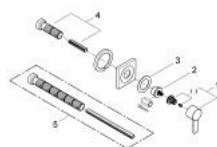

19 384 000 ALLURE CONCEALED VALVE EXPOSED PART

PRODUCT DESCRIPTION

- Colour: chrome
- with lever handle
- set for final installation for
- concealed stop valve (29 032 000)
- GROHE Rapido C 35 028 000
- installation depth infinitely adjustable 43 - 91 mm
- metal escutcheon
- without concealed body
- GROHE LongLife finish

19 384 000 ALLURE CONCEALED VALVE EXPOSED PART

SPARE PARTS, september 2009 – now

- 1: Handle (Spare part-nr. 48043000)
 - 1.1: Replacement handle connection kit (Spare part-nr. 45186000)
 - 1.1.1: O-ring $\varnothing 18.2 \times \varnothing 1.7$ (Spare part-nr. 0392400M)
 - 2: Extension for spindle (Spare part-nr. 48044000)
 - 3: Sealing washer (Spare part-nr. 48046000)
 - 4: Extension set, 80 mm (Spare part-nr. 45202000)
 - 5: Extension set 200 mm (Spare part-nr. 45203000)*
- * Optional accessories