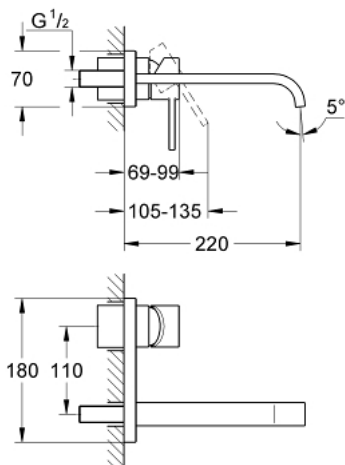

19 386 000 ALLURE TWO-HOLE BASIN MIXER M-SIZE

PRODUCT DESCRIPTION

- Colour: chrome
- wall mounted
- without concealed body
- set for final installation for
- 33 769 000
- with metal plate
- GROHE LongLife finish
- flow limiter 8 l/min.
- spout with mousseur
- center distance 110 mm
- projection 220 mm
- min. recommended pressure 1.0 bar

19 386 000 ALLURE TWO-HOLE BASIN MIXER M-SIZE

SPARE PARTS, marec 2013 – now

- 1: Lever (Spare part-nr. 46609000)
- 2: Cap (Spare part-nr. 09038000)
- 3: Mousseur (Spare part-nr. 13220000)
- 4: Flow limiter (Spare part-nr. 46324000)
- 5: Temperature limiter (Spare part-nr. 46375000)*
- 6: Extension set (Spare part-nr. 46191000)*