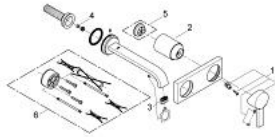

19 387 000 **ALLURE TWO-HOLE BASIN MIXER**  
**M-SIZE**

**PRODUCT DESCRIPTION**

- Colour: chrome
- set for final installation for
- 33 780
- wall mounted
- with metal plate
- spout with mousseur
- projection 220 mm
- center distance 110 mm
- without concealed body
- GROHE LongLife finish
- flow limiter 8 l/min.

## 19 387 000 ALLURE TWO-HOLE BASIN MIXER M-SIZE

### SPARE PARTS, februar 2013 – now

- 1: Lever (Spare part-nr. 46609000)
- 2: Cap (Spare part-nr. 09038000)
- 3: Mousseur (Spare part-nr. 13220000)
- 4: Flow limiter (Spare part-nr. 48160000)
- 5: Temperature limiter (Spare part-nr. 46375000)\*
- 6: Extension set (Spare part-nr. 46191000)\*