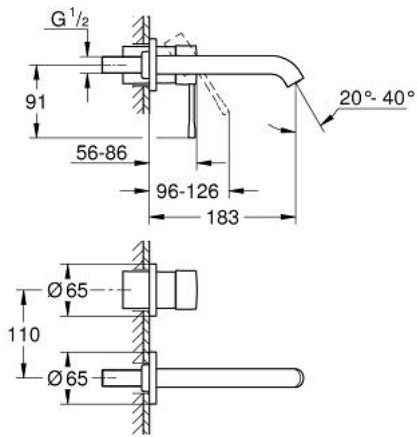

## 19 408 001 ESSENCE TWO-HOLE BASIN MIXER M-SIZE

### PRODUCT DESCRIPTION

- Colour: chrome
- wall mounted
- 23 571 000 / 32 635 000
- without concealed body
- metal escutcheon
- metal lever
- GROHE LongLife finish
- GROHE EcoJoy - Less water, perfect flow
- maximum flow rate (at 3 bar): 5.7 l/min
- GROHE AquaGuide adjustable mousseur
- center distance 110 mm
- projection 183 mm
- min. recommended pressure 1.0 bar

19 408 001 **ESSENCE TWO-HOLE BASIN MIXER**  
**M-SIZE**

**SPARE PARTS**, april 2022 – now

1: Lever (Spare part-nr. 46916000)

2: Spout (Spare part-nr. 48638000)

2.1: Mousseur (Spare part-nr. 48480000)

2.2: Screw (Spare part-nr. 43094000)