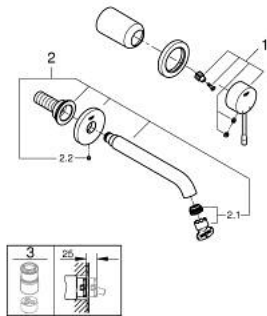

## 19 408 001 ESSENCE TWO-HOLE BASIN MIXER M-SIZE

### PRODUCT DESCRIPTION

- Colour: chrome
- wall mounted
- 23 571 000 / 32 635 000
- without concealed body
- metal escutcheon
- metal lever
- GROHE LongLife finish
- GROHE EcoJoy - Less water, perfect flow
- maximum flow rate (at 3 bar): 5.7 l/min
- GROHE AquaGuide adjustable mousseur
- center distance 110 mm
- projection 183 mm
- min. recommended pressure 1.0 bar

19 408 001 **ESSENCE TWO-HOLE BASIN MIXER**  
**M-SIZE**

**SPARE PARTS**, april 2022 – now

1: Lever (Spare part-nr. 46916000)

2: Spout (Spare part-nr. 48638000)

2.1: Mousseur (Spare part-nr. 48480000)

2.2: Screw (Spare part-nr. 43094000)