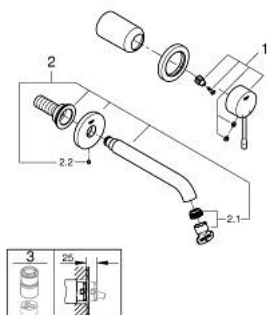

19 408 A01 ESSENCE TWO-HOLE BASIN MIXER M-SIZE

SPARE PARTS, april 2022 – now

1: Lever (Spare part-nr. 46916A00)

2: Spout (Spare part-nr. 48638A00)

2.1: Mousseur (Spare part-nr. 48480000)

2.2: Screw (Spare part-nr. 43094000)