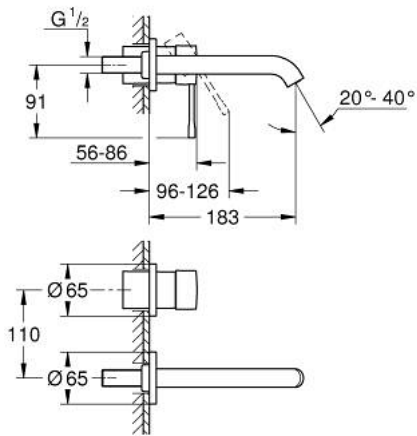

19 408 AL1 ESSENCE TWO-HOLE BASIN MIXER M-SIZE

PRODUCT DESCRIPTION

- Colour: brushed hard graphite
- wall mounted
- 23 571 000 / 32 635 000
- without concealed body
- metal escutcheon
- metal lever
- GROHE LongLife finish
- GROHE EcoJoy - Less water, perfect flow
- maximum flow rate (at 3 bar): 5.7 l/min
- GROHE AquaGuide adjustable mousseur
- center distance 110 mm
- projection 183 mm
- min. recommended pressure 1.0 bar

19 408 AL1 ESSENCE TWO-HOLE BASIN MIXER M-SIZE

SPARE PARTS, april 2022 – now

1: Lever (Spare part-nr. 46916AL0)

2: Spout (Spare part-nr. 48638AL0)

2.1: Mousseur (Spare part-nr. 48480000)

2.2: Screw (Spare part-nr. 43094000)