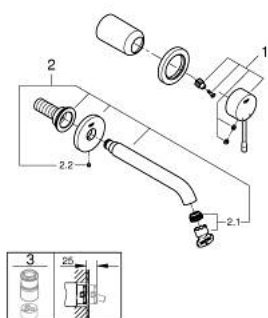

19 408 AL1 ESSENCE TWO-HOLE BASIN MIXER M-SIZE

PRODUCT DESCRIPTION

- Colour: brushed hard graphite
- wall mounted
- 23 571 000 / 32 635 000
- without concealed body
- metal escutcheon
- metal lever
- GROHE LongLife finish
- GROHE EcoJoy - Less water, perfect flow
- maximum flow rate (at 3 bar): 5.7 l/min
- GROHE AquaGuide adjustable mousseur
- center distance 110 mm
- projection 183 mm
- min. recommended pressure 1.0 bar

19 408 AL1 ESSENCE TWO-HOLE BASIN MIXER M-SIZE

SPARE PARTS, april 2022 – now

1: Lever (Spare part-nr. 46916AL0)

2: Spout (Spare part-nr. 48638AL0)

2.1: Mousseur (Spare part-nr. 48480000)

2.2: Screw (Spare part-nr. 43094000)