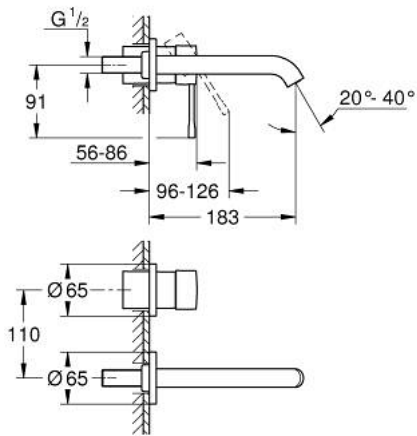

## 19 408 DC1 ESSENCE TWO-HOLE BASIN MIXER M-SIZE

### PRODUCT DESCRIPTION

- Colour: supersteel
- wall mounted
- 23 571 000 / 32 635 000
- without concealed body
- metal escutcheon
- metal lever
- GROHE LongLife finish
- GROHE EcoJoy - Less water, perfect flow
- maximum flow rate (at 3 bar): 5.7 l/min
- GROHE AquaGuide adjustable mousseur
- center distance 110 mm
- projection 183 mm
- min. recommended pressure 1.0 bar

### SPARE PARTS, april 2022 – now

1: Lever (Spare part-nr. 46916DC0)

2: Spout (Spare part-nr. 48638DC0)

2.1: Mousseur (Spare part-nr. 48480000)

2.2: Screw (Spare part-nr. 43094000)

3: Extension (Spare part-nr. 46943000)\*