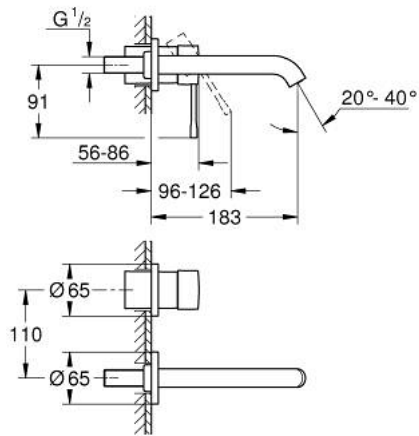

19 408 DC1 ESSENCE TWO-HOLE BASIN MIXER M-SIZE

PRODUCT DESCRIPTION

- Colour: supersteel
- wall mounted
- 23 571 000 / 32 635 000
- without concealed body
- metal escutcheon
- metal lever
- GROHE LongLife finish
- mousseur 5.7 l/min
- GROHE AquaGuide adjustable mousseur
- center distance 110 mm
- projection 183 mm
- min. recommended pressure 1.0 bar

19 408 DC1 ESSENCE TWO-HOLE BASIN MIXER M-SIZE

SPARE PARTS, april 2022 – now

1: Lever (Spare part-nr. 46916DC0)

2: Spout (Spare part-nr. 48638DC0)

2.1: Mousseur (Spare part-nr. 48480000)

2.2: Screw (Spare part-nr. 43094000)