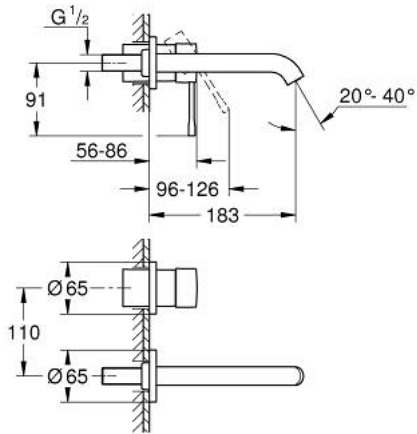

19 408 DL1 ESSENCE TWO-HOLE BASIN MIXER M-SIZE

PRODUCT DESCRIPTION

- Colour: brushed warm sunset
- wall mounted
- 23 571 000 / 32 635 000
- without concealed body
- metal escutcheon
- metal lever
- GROHE LongLife finish
- GROHE EcoJoy mousseur 5.7 l/min
- GROHE AquaGuide adjustable mousseur
- center distance 110 mm
- projection 183 mm
- min. recommended pressure 1.0 bar

19 408 DL1 ESSENCE TWO-HOLE BASIN MIXER M-SIZE

SPARE PARTS, april 2022 – now

1: Lever (Spare part-nr. 46916DL0)

2: Spout (Spare part-nr. 48638DL0)

2.1: Mousseur (Spare part-nr. 48480000)

2.2: Screw (Spare part-nr. 43094000)