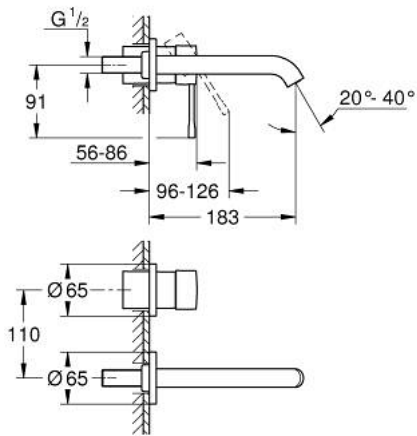

## 19 408 DL1 ESSENCE TWO-HOLE BASIN MIXER M-SIZE

### PRODUCT DESCRIPTION

- Colour: brushed warm sunset
- wall mounted
- 23 571 000 / 32 635 000
- without concealed body
- metal escutcheon
- metal lever
- GROHE LongLife finish
- GROHE EcoJoy - Less water, perfect flow
- maximum flow rate (at 3 bar): 5.7 l/min
- GROHE AquaGuide adjustable mousseur
- center distance 110 mm
- projection 183 mm
- min. recommended pressure 1.0 bar

### SPARE PARTS, april 2022 – now

1: Lever (Spare part-nr. 46916DL0)

2: Spout (Spare part-nr. 48638DL0)

2.1: Mousseur (Spare part-nr. 48480000)

2.2: Screw (Spare part-nr. 43094000)

3: Extension (Spare part-nr. 46943000)\*