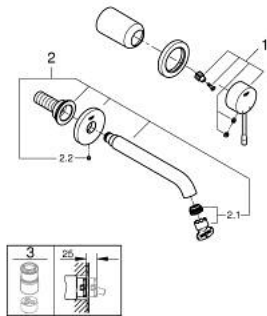

19 408 GL1 ESSENCE TWO-HOLE BASIN MIXER M-SIZE

PRODUCT DESCRIPTION

- Colour: cool sunrise
- wall mounted
- 23 571 000 / 32 635 000
- without concealed body
- metal escutcheon
- metal lever
- GROHE LongLife finish
- mousseur 5.7 l/min
- GROHE AquaGuide adjustable mousseur
- center distance 110 mm
- projection 183 mm
- min. recommended pressure 1.0 bar

19 408 GL1 ESSENCE TWO-HOLE BASIN MIXER M-SIZE

SPARE PARTS, april 2022 – now

1: Lever (Spare part-nr. 46916GL0)

2: Spout (Spare part-nr. 48638GL0)

2.1: Mousseur (Spare part-nr. 48480000)

2.2: Screw (Spare part-nr. 43094000)