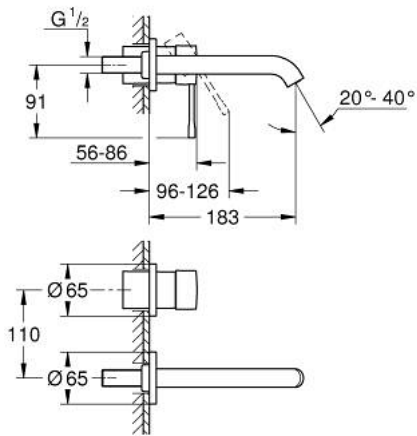

## 19 408 GL1 ESSENCE TWO-HOLE BASIN MIXER M-SIZE

### PRODUCT DESCRIPTION

- Colour: cool sunrise
- wall mounted
- 23 571 000 / 32 635 000
- without concealed body
- metal escutcheon
- metal lever
- GROHE LongLife finish
- GROHE EcoJoy - Less water, perfect flow
- maximum flow rate (at 3 bar): 5.7 l/min
- GROHE AquaGuide adjustable mousseur
- center distance 110 mm
- projection 183 mm
- min. recommended pressure 1.0 bar

### SPARE PARTS, april 2022 – now

1: Lever (Spare part-nr. 46916GL0)

2: Spout (Spare part-nr. 48638GL0)

2.1: Mousseur (Spare part-nr. 48480000)

2.2: Screw (Spare part-nr. 43094000)

3: Extension (Spare part-nr. 46943000)\*