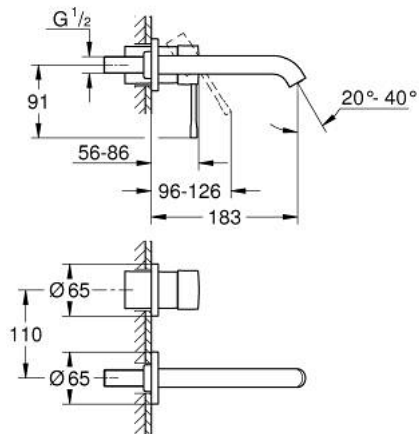

## 19 408 GN1 ESSENCE TWO-HOLE BASIN MIXER M-SIZE

### PRODUCT DESCRIPTION

- Colour: brushed cool sunrise
- wall mounted
- 23 571 000 / 32 635 000
- without concealed body
- metal escutcheon
- metal lever
- GROHE LongLife finish
- mousseur 5.7 l/min
- GROHE AquaGuide adjustable mousseur
- center distance 110 mm
- projection 183 mm
- min. recommended pressure 1.0 bar

### SPARE PARTS, april 2022 – now

1: Lever (Spare part-nr. 46916GN0)

2: Spout (Spare part-nr. 48638GN0)

2.1: Mousseur (Spare part-nr. 48480000)

2.2: Screw (Spare part-nr. 43094000)

3: Extension (Spare part-nr. 46943000)\*