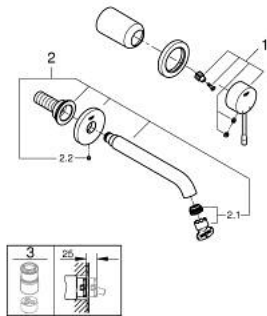

## 19 408 GN1 ESSENCE TWO-HOLE BASIN MIXER M-SIZE

### PRODUCT DESCRIPTION

- Colour: brushed cool sunrise
- wall mounted
- 23 571 000 / 32 635 000
- without concealed body
- metal escutcheon
- metal lever
- GROHE LongLife finish
- mousseur 5.7 l/min
- GROHE AquaGuide adjustable mousseur
- center distance 110 mm
- projection 183 mm
- min. recommended pressure 1.0 bar

### SPARE PARTS, april 2022 – now

1: Lever (Spare part-nr. 46916GN0)

2: Spout (Spare part-nr. 48638GN0)

2.1: Mousseur (Spare part-nr. 48480000)

2.2: Screw (Spare part-nr. 43094000)

3: Extension (Spare part-nr. 46943000)\*