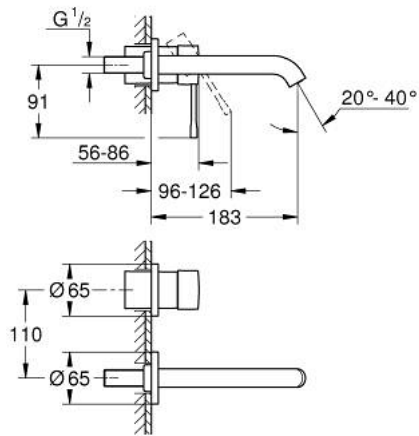

## 19 408 GN1 ESSENCE TWO-HOLE BASIN MIXER M-SIZE

### PRODUCT DESCRIPTION

- Colour: brushed cool sunrise
- wall mounted
- 23 571 000 / 32 635 000
- without concealed body
- metal escutcheon
- metal lever
- GROHE LongLife finish
- GROHE EcoJoy - Less water, perfect flow
- maximum flow rate (at 3 bar): 5.7 l/min
- GROHE AquaGuide adjustable mousseur
- center distance 110 mm
- projection 183 mm
- min. recommended pressure 1.0 bar

### SPARE PARTS, april 2022 – now

- 1: Lever (Spare part-nr. 46916GN0)
- 2: Spout (Spare part-nr. 48638GN0)
- 2.1: Mousseur (Spare part-nr. 48480000)
- 2.2: Screw (Spare part-nr. 43094000)
- 3: Extension (Spare part-nr. 46943000)\*
- \* Optional accessories