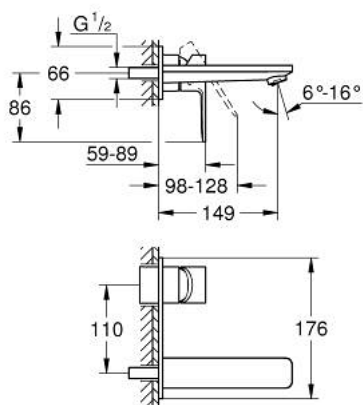

19 409 001 **LINEARE TWO-HOLE BASIN MIXER**
M-SIZE

PRODUCT DESCRIPTION

- Colour: chrome
- wall mounted
- 23 571 000 / 32 635 000
- without concealed body
- metal escutcheon
- metal lever
- GROHE LongLife finish
- GROHE EcoJoy - Less water, perfect flow
- maximum flow rate (at 3 bar): 5 l/min
- GROHE AquaGuide adjustable mousseur
- center distance 110 mm
- projection 149 mm
- min. recommended pressure 1.0 bar

19 409 001 **LINEARE TWO-HOLE BASIN MIXER**
M-SIZE

SPARE PARTS, julij 2016 – now

1: Lever (Spare part-nr. 46982000)

2: Flow straightener (Spare part-nr. 46837000)

3: Extension (Spare part-nr. 46943000)*

* Optional accessories