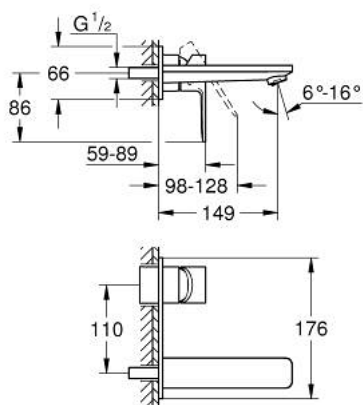

19 409 AL1 LINEARE TWO-HOLE BASIN MIXER M-SIZE

PRODUCT DESCRIPTION

- Colour: brushed hard graphite
- wall mounted
- 23 571 000 / 32 635 000
- without concealed body
- metal escutcheon
- metal lever
- GROHE LongLife finish
- GROHE EcoJoy - Less water, perfect flow
- maximum flow rate (at 3 bar): 5 l/min
- GROHE AquaGuide adjustable mousseur
- center distance 110 mm
- projection 149 mm
- min. recommended pressure 1.0 bar

19 409 AL1 LINEARE TWO-HOLE BASIN MIXER M-SIZE

SPARE PARTS, marec 2019 – now

1: Lever (Spare part-nr. 46982AL0)

2: Flow straightener (Spare part-nr. 46837AL0)

3: Extension (Spare part-nr. 46943000)*

* Optional accessories