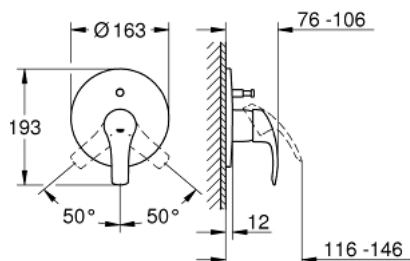

19 450 002 EUROSMART SINGLE-LEVER BATH MIXER

PRODUCT DESCRIPTION

- Colour: chrome
- set for final installation for
- 33 961 000, 33 963 000, 33 965 000
- without concealed body
- metal lever
- GROHE LongLife finish
- GROHE FastFixation covered fixation
- automatic diverter: bath/shower
- escutcheon and shaft sealing
- metal wall escutcheon

19 450 002 EUROSMART SINGLE-LEVER BATH MIXER

SPARE PARTS, oktober 2013 – now

- 1: Lever (Spare part-nr. 46903000)
- 2: Escutcheon (Spare part-nr. 46905000)
- 3: Diverter (Spare part-nr. 46737000)
- 4: Temperature limiter (Spare part-nr. 46308000)*
- 5: Extension set (Spare part-nr. 46191000)*
- 6: Extension set (Spare part-nr. 46343000)*