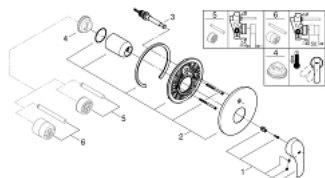

19 450 002 EUROSMART SINGLE-LEVER BATH MIXER

PRODUCT DESCRIPTION

- Colour: chrome
- set for final installation for
- 33 961 000, 33 963 000, 33 965 000
- without concealed body
- metal lever
- GROHE LongLife finish
- GROHE FastFixation covered fixation
- automatic diverter: bath/shower
- escutcheon and shaft sealing
- metal wall escutcheon

19 450 002 EUROSMART SINGLE-LEVER BATH MIXER

SPARE PARTS, oktober 2013 – now

- 1: Lever (Spare part-nr. 46903000)
- 2: Escutcheon (Spare part-nr. 46905000)
- 3: Diverter (Spare part-nr. 46737000)
- 4: Temperature limiter (Spare part-nr. 46308000)*
- 5: Extension set (Spare part-nr. 46191000)*
- 6: Extension set (Spare part-nr. 46343000)*