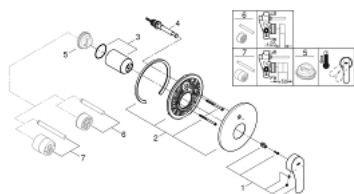

## 19 450 003 EUROSMART SINGLE-LEVER BATH MIXER

### PRODUCT DESCRIPTION

- Colour: chrome
- trim set for use with rough-in box 33 963 001 or 33 965 001
- without concealed body
- metal lever
- GROHE LongLife finish
- GROHE FastFixation escutcheon with covered fixation
- automatic diverter: bath/shower
- escutcheon and shaft sealing
- metal wall escutcheon
- professional edition

### SPARE PARTS, junij 2020 – now

- 1: Lever (Spare part-nr. 48549000)
- 2: Escutcheon (Spare part-nr. 46905000)
- 3: Cap (Spare part-nr. 06874000)
- 4: Diverter (Spare part-nr. 46737000)
- 5: Temperature limiter (Spare part-nr. 46308000)\*
- 6: Extension set (Spare part-nr. 46191000)\*
- 7: Extension set (Spare part-nr. 46343000)\*