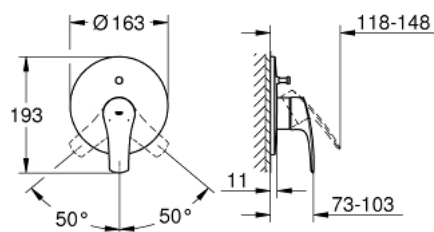

## 19 450 003 EUROSMART SINGLE-LEVER BATH MIXER

### PRODUCT DESCRIPTION

- Colour: chrome
- trim set for use with rough-in box 33 963 001 or 33 965 001
- without concealed body
- metal lever
- GROHE LongLife finish
- GROHE FastFixation escutcheon with covered fixation
- automatic diverter: bath/shower
- escutcheon and shaft sealing
- metal wall escutcheon
- professional edition