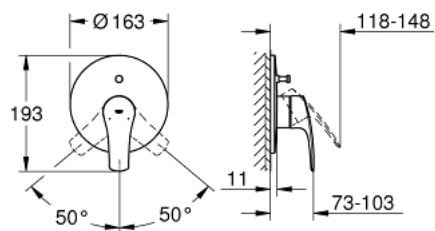

### PRODUCT DESCRIPTION

- Colour: Matte Black
- trim set for use with rough-in box 33 963 001 or 33 965 001
- without concealed body
- metal lever
- GROHE FastFixation escutcheon with covered fixation
- automatic diverter: bath/shower
- escutcheon and shaft sealing
- metal wall escutcheon
- professional edition