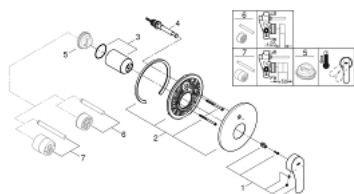

### PRODUCT DESCRIPTION

- Colour: Matte Black
- trim set for use with rough-in box 33 963 001 or 33 965 001
- without concealed body
- metal lever
- GROHE FastFixation escutcheon with covered fixation
- automatic diverter: bath/shower
- escutcheon and shaft sealing
- metal wall escutcheon
- professional edition

### **SPARE PARTS**, februar 2023 – now

- 1: Lever (Spare part-nr. 485492430)
- 2: escutcheon (Spare part-nr. 469052430)
- 3: cap (Spare part-nr. 068742430)
- 4: diverter (Spare part-nr. 467372430)
- 5: Temperature limiter (Spare part-nr. 46308000)\*
- 6: Extension set (Spare part-nr. 46191000)\*
- 7: Extension set (Spare part-nr. 46343000)\*