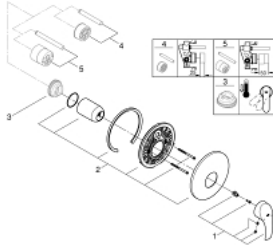

19 451 002 EUROSMART SINGLE-LEVER SHOWER MIXER

PRODUCT DESCRIPTION

- Colour: chrome
- trim set for use with rough-in box 33 963 001, 33 964 001, 33 965 001
- without concealed body
- metal lever
- GROHE LongLife finish
- GROHE FastFixation covered fixation
- escutcheon and shaft sealing
- metal wall escutcheon

19 451 002 EUROSMART SINGLE-LEVER SHOWER MIXER

SPARE PARTS, oktober 2013 – now

- 1: Lever (Spare part-nr. 46903000)
 - 2: Escutcheon (Spare part-nr. 46904000)
 - 3: Temperature limiter (Spare part-nr. 46308000)*
 - 4: Extension set (Spare part-nr. 46191000)*
 - 5: Extension set (Spare part-nr. 46343000)*
- * Optional accessories