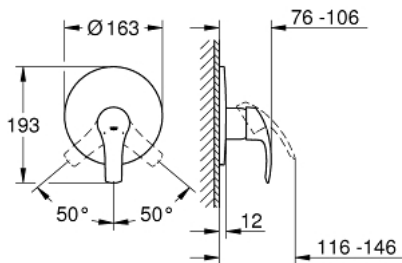

19 451 002 EUROSMART SINGLE-LEVER SHOWER MIXER

PRODUCT DESCRIPTION

- Colour: chrome
- trim set for use with rough-in box 33 963 001, 33 964 001, 33 965 001
- without concealed body
- metal lever
- GROHE LongLife finish
- GROHE FastFixation covered fixation
- escutcheon and shaft sealing
- metal wall escutcheon

19 451 002 EUROSMART SINGLE-LEVER SHOWER MIXER

SPARE PARTS, oktober 2013 – now

- 1: Lever (Spare part-nr. 46903000)
 - 2: Escutcheon (Spare part-nr. 46904000)
 - 3: Temperature limiter (Spare part-nr. 46308000)*
 - 4: Extension set (Spare part-nr. 46191000)*
 - 5: Extension set (Spare part-nr. 46343000)*
- * Optional accessories