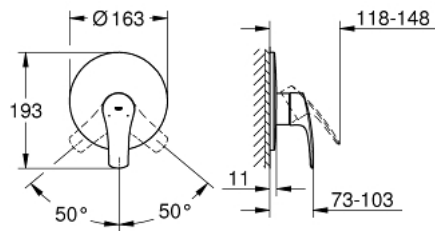

## 19 451 003 EUROSMART SINGLE-LEVER SHOWER MIXER

### PRODUCT DESCRIPTION

- Colour: chrome
- trim set for use with rough-in set 33 964 001
- without concealed body
- metal lever
- GROHE LongLife finish
- GROHE FastFixation escutcheon with covered fixation
- escutcheon and shaft sealing
- metal wall escutcheon
- professional edition