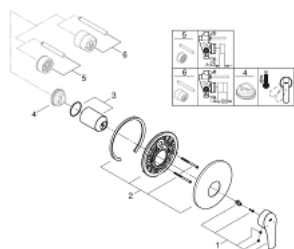

## 19 451 003 EUROSMART SINGLE-LEVER SHOWER MIXER

### PRODUCT DESCRIPTION

- Colour: chrome
- trim set for use with rough-in set 33 964 001
- without concealed body
- metal lever
- GROHE LongLife finish
- GROHE FastFixation escutcheon with covered fixation
- escutcheon and shaft sealing
- metal wall escutcheon
- professional edition

### SPARE PARTS, junij 2020 – now

- 1: Lever (Spare part-nr. 48549000)
- 2: Escutcheon (Spare part-nr. 46904000)
- 3: Cap (Spare part-nr. 06874000)
- 4: Temperature limiter (Spare part-nr. 46308000)\*
- 5: Extension set (Spare part-nr. 46191000)\*
- 6: Extension set (Spare part-nr. 46343000)\*