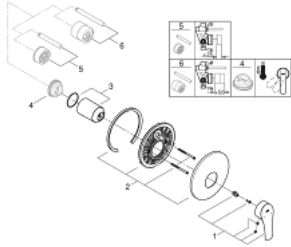

## 19 451 243 3 EUROSMART SINGLE-LEVER SHOWER MIXER

### PRODUCT DESCRIPTION

- Colour: Matte Black
- trim set for use with rough-in set 33 964 001
- without concealed body
- metal lever
- GROHE FastFixation escutcheon with covered fixation
- escutcheon and shaft sealing
- metal wall escutcheon
- professional edition

### **SPARE PARTS**, februar 2023 – now

- 1: Lever (Spare part-nr. 485492430)
- 2: escutcheon (Spare part-nr. 469042430)
- 3: cap (Spare part-nr. 068742430)
- 4: Temperature limiter (Spare part-nr. 46308000)\*
- 5: Extension set (Spare part-nr. 46191000)\*
- 6: Extension set (Spare part-nr. 46343000)\*