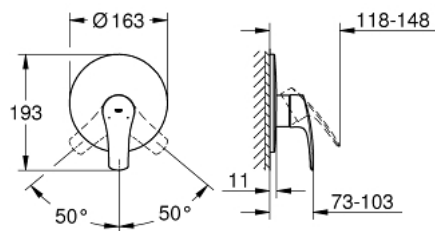

## 19 451 243 3 EUROSMART SINGLE-LEVER SHOWER MIXER

### PRODUCT DESCRIPTION

- Colour: Matte Black
- trim set for use with rough-in set 33 964 001
- without concealed body
- metal lever
- GROHE FastFixation escutcheon with covered fixation
- escutcheon and shaft sealing
- metal wall escutcheon
- professional edition

## 19 451 243 3 **EUROSMART SINGLE-LEVER SHOWER MIXER**