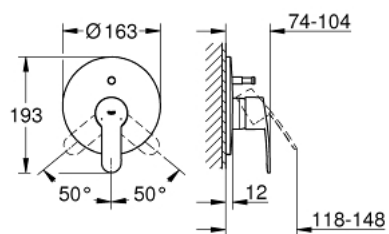

19 506 002 EUROSTYLE COSMOPOLITAN SINGLE-LEVER BATH MIXER

PRODUCT DESCRIPTION

- Colour: chrome
- trim set for use with rough-in box 33 963 001 or 33 965 001
- without concealed body
- metal lever
- GROHE LongLife finish
- automatic diverter: bath/shower
- escutcheon and shaft sealing
- wall escutcheon
- covered fixing

19 506 002 EUROSTYLE COSMOPOLITAN SINGLE-LEVER BATH MIXER

SPARE PARTS, december 2015 – now

- 1: Lever (Spare part-nr. 46752000)
- 2: Escutcheon (Spare part-nr. 46905000)
- 3: Cap (Spare part-nr. 02693000)
- 4: Diverter (Spare part-nr. 46737000)
- 5: Temperature limiter (Spare part-nr. 46308000)*
- 6: Extension set (Spare part-nr. 46191000)*
- 7: Extension set (Spare part-nr. 46343000)*