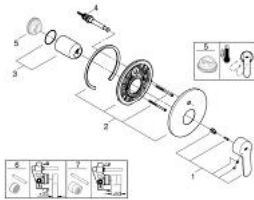

19 506 002 EUROSTYLE COSMOPOLITAN SINGLE-LEVER BATH MIXER

PRODUCT DESCRIPTION

- Colour: chrome
- trim set for use with rough-in box 33 963 001 or 33 965 001
- without concealed body
- metal lever
- GROHE LongLife finish
- automatic diverter: bath/shower
- escutcheon and shaft sealing
- wall escutcheon
- covered fixing

19 506 002 EUROSTYLE COSMOPOLITAN SINGLE-LEVER BATH MIXER

SPARE PARTS, december 2015 – now

- 1: Lever (Spare part-nr. 46752000)
- 2: Escutcheon (Spare part-nr. 46905000)
- 3: Cap (Spare part-nr. 02693000)
- 4: Diverter (Spare part-nr. 46737000)
- 5: Temperature limiter (Spare part-nr. 46308000)*
- 6: Extension set (Spare part-nr. 46191000)*
- 7: Extension set (Spare part-nr. 46343000)*