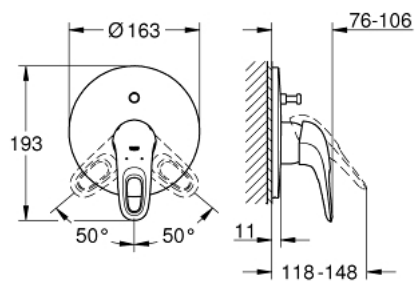

19 506 003 EUROSTYLE SINGLE-LEVER BATH MIXER

PRODUCT DESCRIPTION

- Colour: chrome
- trim set for use with rough-in box 33 963 001 or 33 965 001
- without concealed body
- GROHE LongLife finish
- GROHE FastFixation covered fixation
- automatic diverter: bath/shower
- escutcheon and shaft sealing
- metal wall escutcheon

19 506 003 EUROSTYLE SINGLE-LEVER BATH MIXER

SPARE PARTS, januar 2015 – now

- 1: Lever (Spare part-nr. 46940000)
 - 2: Escutcheon (Spare part-nr. 46905000)
 - 3: Diverter (Spare part-nr. 46737000)
 - 4: Temperature limiter (Spare part-nr. 46308000)*
 - 5: Extension set (Spare part-nr. 46191000)*
 - 6: Extension set (Spare part-nr. 46343000)*
- * Optional accessories