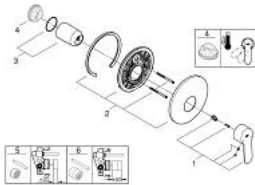

19 507 002 EUROSTYLE COSMOPOLITAN SINGLE-LEVER SHOWER MIXER

PRODUCT DESCRIPTION

- Colour: chrome
- trim set for use with rough-in box 33 963 001, 33 964 001, 33 965 001
- without concealed body
- metal lever
- GROHE LongLife finish
- escutcheon and shaft sealing
- wall escutcheon
- covered fixing

19 507 002 EUROSTYLE COSMOPOLITAN SINGLE-LEVER SHOWER MIXER

SPARE PARTS, december 2015 – now

- 1: Lever (Spare part-nr. 46752000)
- 2: Escutcheon (Spare part-nr. 46904000)
- 3: Cap (Spare part-nr. 02693000)
- 4: Temperature limiter (Spare part-nr. 46308000)*
- 5: Extension set (Spare part-nr. 46191000)*
- 6: Extension set (Spare part-nr. 46343000)*