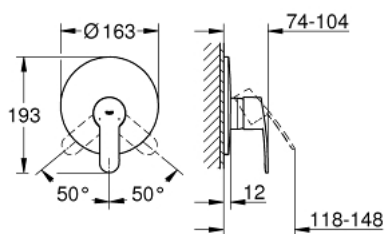

19 507 002 EUROSTYLE COSMOPOLITAN SINGLE-LEVER SHOWER MIXER

PRODUCT DESCRIPTION

- Colour: chrome
- trim set for use with rough-in box 33 963 001, 33 964 001, 33 965 001
- without concealed body
- metal lever
- GROHE LongLife finish
- escutcheon and shaft sealing
- wall escutcheon
- covered fixing

19 507 002 EUROSTYLE COSMOPOLITAN SINGLE-LEVER SHOWER MIXER

SPARE PARTS, december 2015 – now

- 1: Lever (Spare part-nr. 46752000)
- 2: Escutcheon (Spare part-nr. 46904000)
- 3: Cap (Spare part-nr. 02693000)
- 4: Temperature limiter (Spare part-nr. 46308000)*
- 5: Extension set (Spare part-nr. 46191000)*
- 6: Extension set (Spare part-nr. 46343000)*