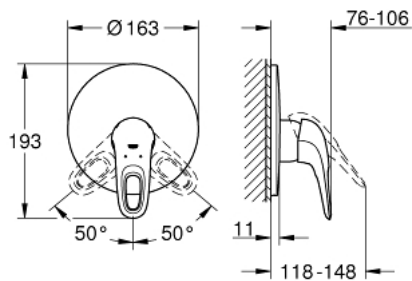

19 507 003 EUROSTYLE SINGLE-LEVER SHOWER MIXER

PRODUCT DESCRIPTION

- Colour: chrome
- trim set for use with rough-in box 33 963 001, 33 964 001, 33 965 001
- without concealed body
- loop metal lever
- GROHE LongLife finish
- GROHE FastFixation covered fixation
- escutcheon and shaft sealing
- metal wall escutcheon

19 507 003 EUROSTYLE SINGLE-LEVER SHOWER MIXER

SPARE PARTS, januar 2015 – now

- 1: Lever (Spare part-nr. 46940000)
- 2: Escutcheon (Spare part-nr. 46904000)
- 3: Temperature limiter (Spare part-nr. 46308000)*
- 4: Extension set (Spare part-nr. 46191000)*
- 5: Extension set (Spare part-nr. 46343000)*
- * Optional accessories