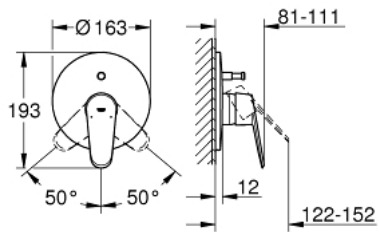

19 548 002 EURODISC COSMOPOLITAN SINGLE-LEVER BATH MIXER

PRODUCT DESCRIPTION

- Colour: chrome
- set for final installation for
- 33 961 000, 33 963 000, 33 965 000
- without concealed body
- metal lever
- GROHE LongLife finish
- automatic diverter: bath/shower
- escutcheon and shaft sealing
- wall escutcheon
- covered fixing

19 548 002 EURODISC COSMOPOLITAN SINGLE-LEVER BATH MIXER

SPARE PARTS, december 2015 – now

- 1: Lever (Spare part-nr. 46743000)
- 2: Escutcheon (Spare part-nr. 46905000)
- 3: Cap (Spare part-nr. 02693000)
- 4: Diverter (Spare part-nr. 46737000)
- 5: Temperature limiter (Spare part-nr. 46308000)*
- 6: Extension set (Spare part-nr. 46191000)*
- 7: Extension set (Spare part-nr. 46343000)*