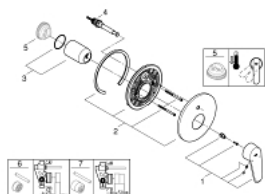

19 548 002 EURODISC COSMOPOLITAN SINGLE-LEVER BATH MIXER

PRODUCT DESCRIPTION

- Colour: chrome
- set for final installation for
- 33 961 000, 33 963 000, 33 965 000
- without concealed body
- metal lever
- GROHE LongLife finish
- automatic diverter: bath/shower
- escutcheon and shaft sealing
- wall escutcheon
- covered fixing

19 548 002 EURODISC COSMOPOLITAN SINGLE-LEVER BATH MIXER

SPARE PARTS, december 2015 – now

- 1: Lever (Spare part-nr. 46743000)
- 2: Escutcheon (Spare part-nr. 46905000)
- 3: Cap (Spare part-nr. 02693000)
- 4: Diverter (Spare part-nr. 46737000)
- 5: Temperature limiter (Spare part-nr. 46308000)*
- 6: Extension set (Spare part-nr. 46191000)*
- 7: Extension set (Spare part-nr. 46343000)*