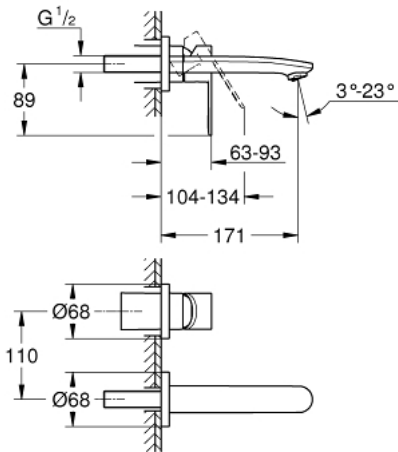

19 571 002 **EUROSTYLE COSMOPOLITAN TWO-HOLE BASIN MIXER**
S-SIZE

PRODUCT DESCRIPTION

- Colour: chrome
- wall mounted
- 23 571 000 / 32 635 000
- without concealed body
- metal escutcheon
- metal lever
- GROHE LongLife finish
- GROHE AquaGuide adjustable mousseur
- center distance 110 mm
- projection 171 mm

19 571 002 EUROSTYLE COSMOPOLITAN TWO-HOLE BASIN MIXER S-SIZE

SPARE PARTS, februar 2019 – now

1: Lever (Spare part-nr. 46751000)

2: Flow straightener (Spare part-nr. 64451000)

3: Extension (Spare part-nr. 46943000)*