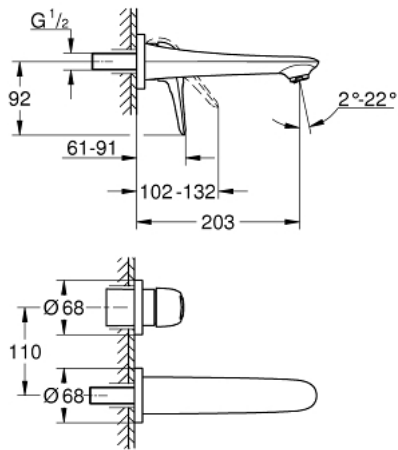

19 571 003 **EUROSTYLE TWO-HOLE BASIN MIXER**
M-SIZE

PRODUCT DESCRIPTION

- Colour: chrome
- wall mounted
- without concealed body
- 23 571 000 / 32 635 000
- metal escutcheon
- loop metal lever
- GROHE LongLife finish
- GROHE EcoJoy - Less water, perfect flow
- maximum flow rate (at 3 bar): 5 l/min
- GROHE AquaGuide adjustable mousseur
- center distance 110 mm
- projection 203 mm

19 571 003 **EUROSTYLE TWO-HOLE BASIN MIXER**
M-SIZE

SPARE PARTS, januar 2015 – now

1: Lever (Spare part-nr. 46941000)

2: Flow straightener (Spare part-nr. 46837000)

3: Extension (Spare part-nr. 46943000)*