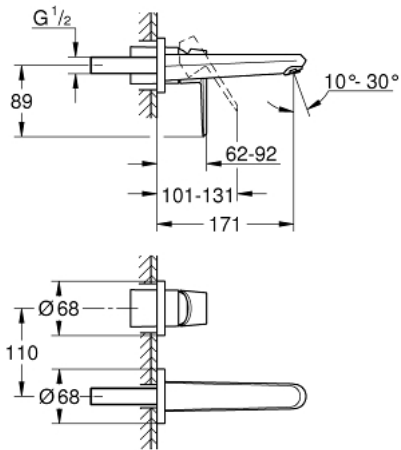

19 573 002 **EURODISC COSMOPOLITAN TWO-HOLE BASIN MIXER**  
**M-SIZE**

**PRODUCT DESCRIPTION**

- Colour: chrome
- wall mounted
- 23 571 000 / 32 635 000
- without concealed body
- metal escutcheon
- metal lever
- GROHE LongLife finish
- GROHE AquaGuide
- center distance 110 mm
- projection 170 mm
- min. recommended pressure 1.0 bar

19 573 002 **EURODISC COSMOPOLITAN TWO-HOLE BASIN MIXER**  
**M-SIZE**

**SPARE PARTS**, september 2019 – now

1: Lever (Spare part-nr. 46742000)

2: Flow straightener (Spare part-nr. 64451000)

3: Extension (Spare part-nr. 46943000)\*