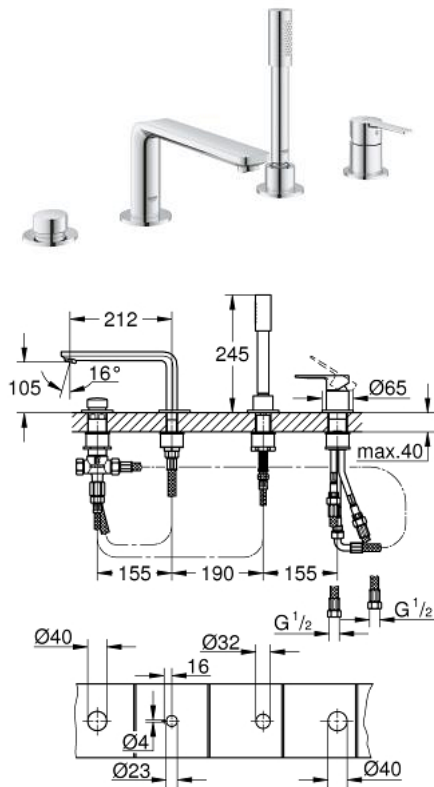

19 577 001 LINEARE FOUR-HOLE SINGLE-LEVER BATH COMBINATION

PRODUCT DESCRIPTION

- Colour: chrome
- GROHE SilkMove 35 mm ceramic cartridge
- with temperature limiter
- GROHE LongLife finish
- pre-assembled spout fixing
- single lever mixer operating element
- metal lever
- bath inlet with mousseur
- diverter bath/shower
- metal stick hand shower
- metal shower hose 2000 mm (always chrome for any colour of the set)
- flexible connection hoses
- connection for shower hose
- protected against backflow
- for use with 29 037 000
- min. recommended pressure 1.0 bar

19 577 001 LINEARE FOUR-HOLE SINGLE-LEVER BATH COMBINATION

SPARE PARTS, julij 2016 – now

- 1: Lever (Spare part-nr. 46983000)
 - 2: Cartridge (Spare part-nr. 46374000)
 - 3: Connecting hose (Spare part-nr. 07227000)
 - 4: Dirt strainer (Spare part-nr. 0700200M)
 - 5: Cone nut (Spare part-nr. 08864000)
 - 6: Compression spring (Spare part-nr. 00869000)
 - 7: Diverter knob (Spare part-nr. 46721000)
 - 8: Diverter (Spare part-nr. 45443000)
 - 8.1: Sealing washer $\varnothing 6 \times \varnothing 2$ (Spare part-nr. 0128300M)
 - 8.2: Sealing washer (Spare part-nr. 0120500M)
 - 9: Replacement kit for shank fastening (Spare part-nr. 45444000)
 - 10: Non-return valve (Spare part-nr. 08565000)
 - 11: Connecting hose (Spare part-nr. 07300000)
 - 12: Connecting hose (Spare part-nr. 48018000)
 - 13: Mousseur (Spare part-nr. 13941000)
 - 14: Metal shower hose (Spare part-nr. 28146000)
 - 15: Socket spanner (Spare part-nr. 19332000)*
- * Optional accessories