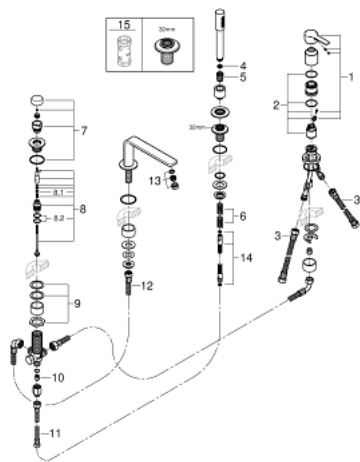

19 577 001 LINEARE FOUR-HOLE SINGLE-LEVER BATH COMBINATION

PRODUCT DESCRIPTION

- Colour: chrome
- GROHE SilkMove 35 mm ceramic cartridge
- with temperature limiter
- GROHE LongLife finish
- pre-assembled spout fixing
- single lever mixer operating element
- metal lever
- bath inlet with mousseur
- diverter bath/shower
- metal stick hand shower
- metal shower hose 2000 mm (always chrome for any colour of the set)
- flexible connection hoses
- connection for shower hose
- protected against backflow
- for use with 29 037 000
- min. recommended pressure 1.0 bar

19 577 001 LINEARE FOUR-HOLE SINGLE-LEVER BATH COMBINATION

SPARE PARTS, julij 2016 – now

- 1: Lever (Spare part-nr. 46983000)
 - 2: Cartridge (Spare part-nr. 46374000)
 - 3: Connecting hose (Spare part-nr. 07227000)
 - 4: Dirt strainer (Spare part-nr. 0700200M)
 - 5: Cone nut (Spare part-nr. 08864000)
 - 6: Compression spring (Spare part-nr. 00869000)
 - 7: Diverter knob (Spare part-nr. 46721000)
 - 8: Diverter (Spare part-nr. 45443000)
 - 8.1: Sealing washer $\varnothing 6 \times \varnothing 2$ (Spare part-nr. 0128300M)
 - 8.2: Sealing washer (Spare part-nr. 0120500M)
 - 9: Replacement kit for shank fastening (Spare part-nr. 45444000)
 - 10: Non-return valve (Spare part-nr. 08565000)
 - 11: Connecting hose (Spare part-nr. 07300000)
 - 12: Connecting hose (Spare part-nr. 48018000)
 - 13: Mousseur (Spare part-nr. 13941000)
 - 14: Metal shower hose (Spare part-nr. 28146000)
 - 15: Socket spanner (Spare part-nr. 19332000)*
- * Optional accessories