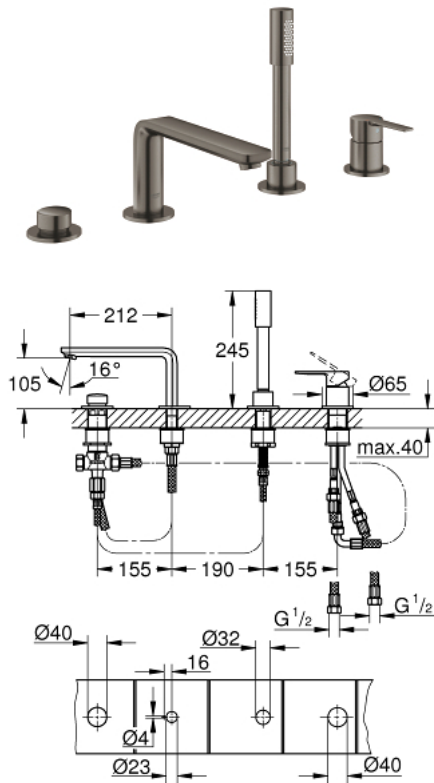

19 577 AL1 LINEARE FOUR-HOLE SINGLE-LEVER BATH COMBINATION

PRODUCT DESCRIPTION

- Colour: brushed hard graphite
- GROHE SilkMove 35 mm ceramic cartridge
- with temperature limiter
- GROHE LongLife finish
- pre-assembled spout fixing
- single lever mixer operating element
- metal lever
- bath inlet with mousseur
- diverter bath/shower
- metal stick hand shower
- metal shower hose 2000 mm (always chrome for any colour of the set)
- flexible connection hoses
- connection for shower hose
- protected against backflow
- for use with 29 037 000
- min. recommended pressure 1.0 bar

19 577 AL1 LINEARE FOUR-HOLE SINGLE-LEVER BATH COMBINATION

SPARE PARTS, marec 2019 – now

- 1: Lever (Spare part-nr. 46983AL0)
 - 2: Cartridge (Spare part-nr. 46374000)
 - 3: Connecting hose (Spare part-nr. 07227000)
 - 4: Dirt strainer (Spare part-nr. 0700200M)
 - 5: Cone nut (Spare part-nr. 08864AL0)
 - 6: Compression spring (Spare part-nr. 00869000)
 - 7: Diverter knob (Spare part-nr. 46721AL0)
 - 8: Diverter (Spare part-nr. 45443000)
 - 8.1: Sealing washer $\varnothing 6 \times \varnothing 2$ (Spare part-nr. 0128300M)
 - 8.2: Sealing washer (Spare part-nr. 0120500M)
 - 9: Replacement kit for shank fastening (Spare part-nr. 45444000)
 - 10: Non-return valve (Spare part-nr. 08565000)
 - 11: Connecting hose (Spare part-nr. 07300000)
 - 12: Connecting hose (Spare part-nr. 48018000)
 - 13: Mousseur (Spare part-nr. 13941AL0)
 - 14: Metal shower hose (Spare part-nr. 28146000)
 - 15: Socket spanner (Spare part-nr. 19332000)*
- * Optional accessories