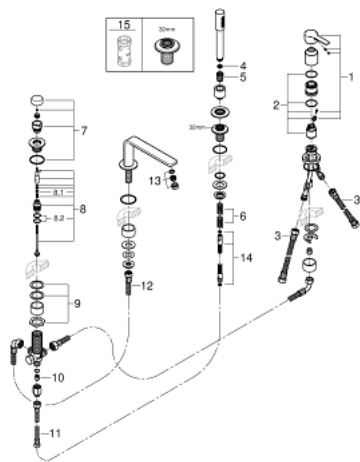

19 577 AL1 LINEARE FOUR-HOLE SINGLE-LEVER BATH COMBINATION

PRODUCT DESCRIPTION

- Colour: brushed hard graphite
- GROHE SilkMove 35 mm ceramic cartridge
- with temperature limiter
- GROHE LongLife finish
- pre-assembled spout fixing
- single lever mixer operating element
- metal lever
- bath inlet with mousseur
- diverter bath/shower
- metal stick hand shower
- metal shower hose 2000 mm (always chrome for any colour of the set)
- flexible connection hoses
- connection for shower hose
- protected against backflow
- for use with 29 037 000
- min. recommended pressure 1.0 bar

19 577 AL1 LINEARE FOUR-HOLE SINGLE-LEVER BATH COMBINATION

SPARE PARTS, marec 2019 – now

- 1: Lever (Spare part-nr. 46983AL0)
 - 2: Cartridge (Spare part-nr. 46374000)
 - 3: Connecting hose (Spare part-nr. 07227000)
 - 4: Dirt strainer (Spare part-nr. 0700200M)
 - 5: Cone nut (Spare part-nr. 08864AL0)
 - 6: Compression spring (Spare part-nr. 00869000)
 - 7: Diverter knob (Spare part-nr. 46721AL0)
 - 8: Diverter (Spare part-nr. 45443000)
 - 8.1: Sealing washer $\varnothing 6 \times \varnothing 2$ (Spare part-nr. 0128300M)
 - 8.2: Sealing washer (Spare part-nr. 0120500M)
 - 9: Replacement kit for shank fastening (Spare part-nr. 45444000)
 - 10: Non-return valve (Spare part-nr. 08565000)
 - 11: Connecting hose (Spare part-nr. 07300000)
 - 12: Connecting hose (Spare part-nr. 48018000)
 - 13: Mousseur (Spare part-nr. 13941AL0)
 - 14: Metal shower hose (Spare part-nr. 28146000)
 - 15: Socket spanner (Spare part-nr. 19332000)*
- * Optional accessories